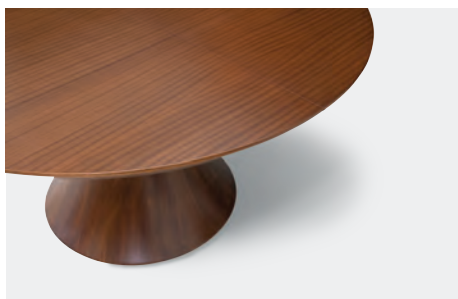

CHAPTER & VERSE

HENLEY

Our Henley extension dining table shown in ribbon striped Sapele.

Overall Dimensions
60"D x 29"H

Extended Dimensions
60"H x 84"L x 29"H