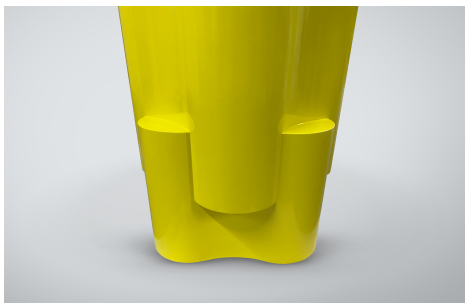

## TSUGIME

The Tsugime table was aptly named from the Japanese translated meaning of the word "joint" or "to fit together". The pedestals melding geometries shape shift when viewed from different angles giving this sculptural design an ever changing uniqueness.

42"D x 30"H