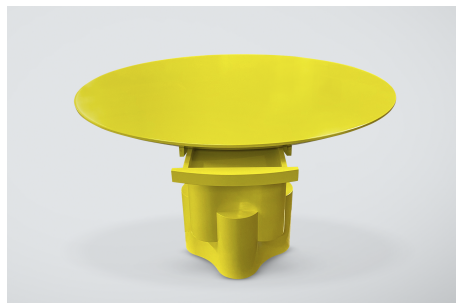

## TSUGIME

The Tsugime table was aptly named from the Japanese translated meaning of the word "joint" or "to fit together". The pedestals melding geometries shape shift when viewed from different angles giving this sculptural design an ever changing uniqueness.

42"D x 30"H