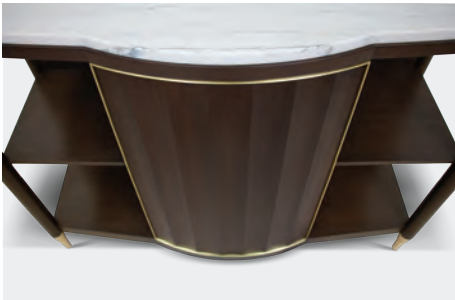

CHAPTER & VERSE

LANDON LOW

Our Landon low shown in Honduran Mahogany, White Macauba Quartzite and satin brass appointments.

51" W x 36" H x 19 1/2" D