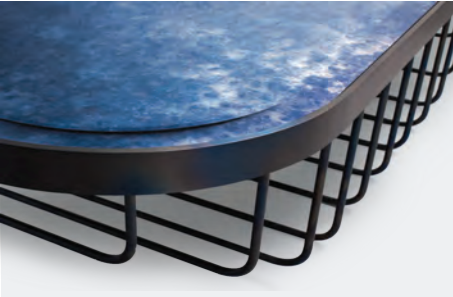

CHAPTER & VERSE

BATHE LOW TABLE

Our Bathe Low Table shown in torch bloom steel finish with beveled antique mirror inset.

70"W x 25-1/2"D x 16"H