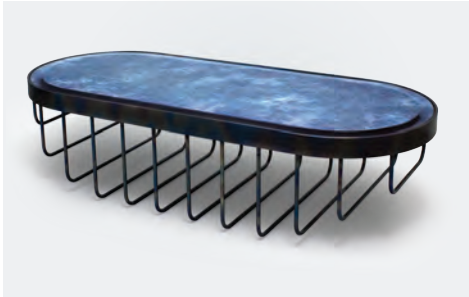

CHAPTER & VERSE

BATHE LOW TABLE

Our Bathe Low Table shown in torch bloom steel finish with beveled antique mirror inset.

70"W x 25-1/2"D x 16"H