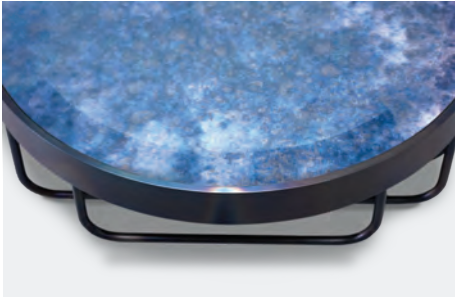

CHAPTER & VERSE

BATHE LOW TABLE

Our Bathe Low Table shown in torch bloom steel finish with beveled antique mirror inset.

70"W x 25-1/2"D x 16"H