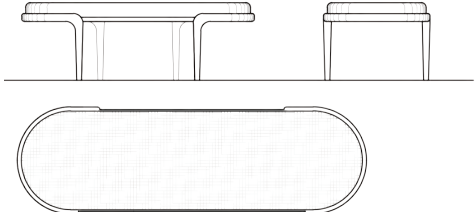

CHAPTER & VERSE

MARGOT

Our Margot Bench shown in steam bent American Black Walnut with hand rubbed oil finish. Channeled cushion wrapped in soft Jacquard.

CHAPTER & VERSE

MARGOT

All of our pieces are made to order with custom sizes available upon request. Additional options include but are not limited to wood species, finish and hardware. Inset options include COM upholstery, leather, stone and glass. Interior layouts are also customizable if applicable. Please contact us for pricing. Possible variations below:

BENCH
STANDARD
48"W x 16"D x 16"H

DEEP SEAT
CUSTOM
48"W x 22"D x 16"H

BOUDIOR BENCH
CUSTOM
72"W x 22"D x 16"H

OTTOMAN
CUSTOM
48" Diameter x 16"H