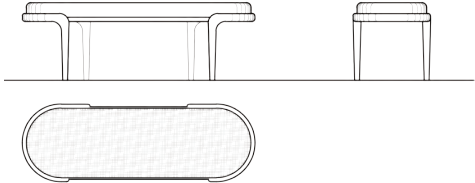

CHAPTER & VERSE

MARGOT

Our Margot Bench shown in steam bent American Black Walnut with hand rubbed oil finish. Channeled cushion wrapped in soft Jacquard.

CHAPTER & VERSE

MARGOT

All of our pieces are made to order with custom sizes available upon request. Additional options include but are not limited to wood species, finish and hardware. Inset options include COM upholstery, leather, stone and glass. Interior layouts are also customizable if applicable. Please contact us for pricing. Possible variations below:

BENCH
STANDARD
48"W x 16"D x 16"H

DEEP SEAT
CUSTOM
48"W x 22"D x 16"H

BOUDIOR BENCH
CUSTOM
72"W x 22"D x 16"H

OTTOMAN
CUSTOM
48" Diameter x 16"H