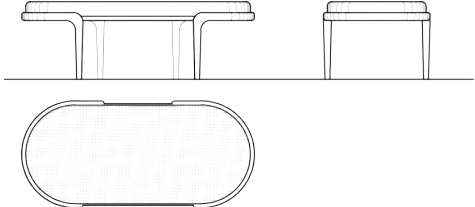

CHAPTER & VERSE

MARGOT

Our Margot Bench shown in steam bent American Black Walnut with hand rubbed oil finish. Channeled cushion wrapped in soft Jacquard.

CHAPTER & VERSE

MARGOT

All of our pieces are made to order with custom sizes available upon request. Additional options include but are not limited to wood species, finish and hardware. Inset options include COM upholstery, leather, stone and glass. Interior layouts are also customizable if applicable. Please contact us for pricing. Possible variations below:

BENCH
STANDARD
48"W x 16"D x 16"H

DEEP SEAT
CUSTOM
48"W x 22"D x 16"H

BOUDIOR BENCH
CUSTOM
72"W x 22"D x 16"H

OTTOMAN
CUSTOM
48" Diameter x 16"H