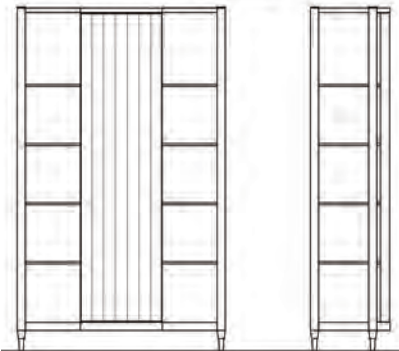

CHAPTER & VERSE

LANDON

Our Landon Bookcase shown in scalloped Honduran Mahogany with hand rubbed oil finish and patinated brass accents. Textured Bronze interior.

CHAPTER & VERSE

LANDON

All of our pieces are made to order with custom sizes available upon request. Additional options include but are not limited to wood species, finish and hardware. Inset options include COM upholstery, leather, stone and glass. Interior layouts are also customizable if applicable. Please contact us for pricing. Possible variations below:

BOOKCASE

STANDARD

51"W x 19.5"D x 66.25"H

LOW SHELF WITH THREE DRAWERS

CUSTOM

51"W x 19.5"D x 36"H

TALL BOOKCASE

CUSTOM

51"W x 19.5"D x 84"H

DOUBLE DOOR BOOKCASE

CUSTOM

84"W x 19.5"D x 66.25" H