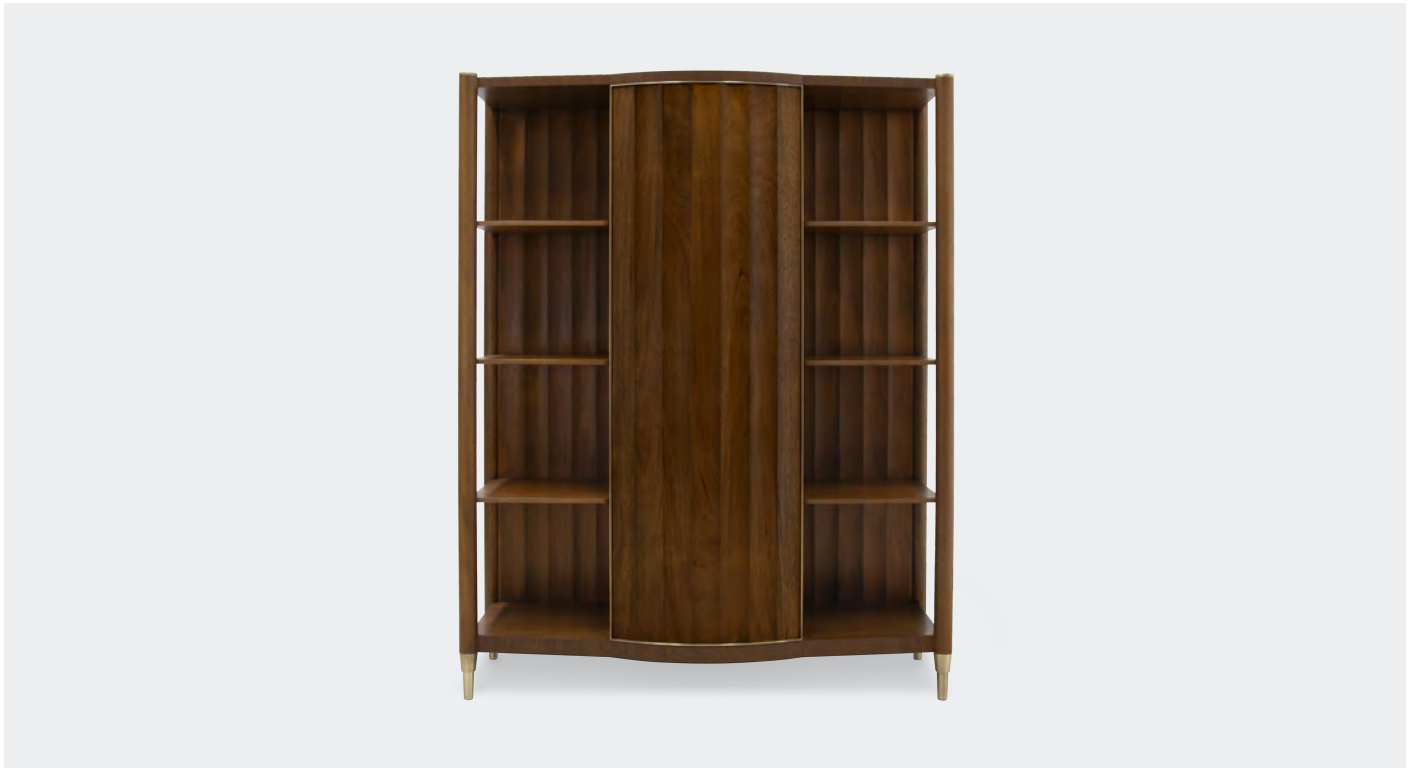

CHAPTER & VERSE

LANDON

Our Landon Bookcase shown in scalloped Honduran Mahogany with hand rubbed oil finish and patinated brass accents. Textured Bronze interior.

CHAPTER & VERSE

LANDON

All of our pieces are made to order with custom sizes available upon request. Additional options include but are not limited to wood species, finish and hardware. Inset options include COM upholstery, leather, stone and glass. Interior layouts are also customizable if applicable. Please contact us for pricing. Possible variations below:

BOOKCASE

STANDARD

51"W x 19.5"D x 66.25"H

LOW SHELF WITH THREE DRAWERS

CUSTOM

51"W x 19.5"D x 36"H

TALL BOOKCASE

CUSTOM

51"W x 19.5"D x 84"H

DOUBLE DOOR BOOKCASE

CUSTOM

84"W x 19.5"D x 66.25" H