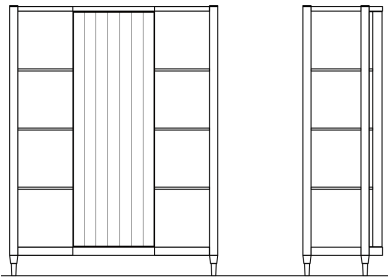

CHAPTER & VERSE

LANDON

Our Landon Bookcase shown in scalloped Honduran Mahogany with hand rubbed oil finish and patinated brass accents. Textured Bronze interior.

CHAPTER & VERSE

LANDON

All of our pieces are made to order with custom sizes available upon request. Additional options include but are not limited to wood species, finish and hardware. Inset options include COM upholstery, leather, stone and glass. Interior layouts are also customizable if applicable. Please contact us for pricing. Possible variations below:

BOOKCASE

STANDARD

51"W x 19.5"D x 66.25"H

LOW SHELF WITH THREE DRAWERS

CUSTOM

51"W x 19.5"D x 36"H

TALL BOOKCASE

CUSTOM

51"W x 19.5"D x 84"H

DOUBLE DOOR BOOKCASE

CUSTOM

84"W x 19.5"D x 66.25" H