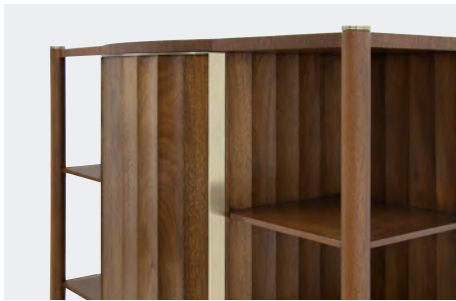

CHAPTER & VERSE

LANDON

Our Landon Bookcase shown in scalloped Honduran Mahogany with hand rubbed oil finish and patinated brass accents. Textured Bronze interior.

CHAPTER & VERSE

LANDON

All of our pieces are made to order with custom sizes available upon request. Additional options include but are not limited to wood species, finish and hardware. Inset options include COM upholstery, leather, stone and glass. Interior layouts are also customizable if applicable. Please contact us for pricing. Possible variations below:

BOOKCASE

STANDARD

51"W x 19.5"D x 66.25"H

LOW SHELF WITH THREE DRAWERS

CUSTOM

51"W x 19.5"D x 36"H

TALL BOOKCASE

CUSTOM