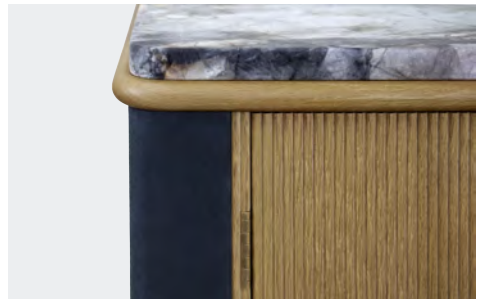

## BANCROFT

Our Bancroft Sideboard shown in reeded American White Oak with ultra matte lacquer. Royal Navy suede side panels and plinth play off the Invisible Blue Marble top. Patinated brass hardware throughout.