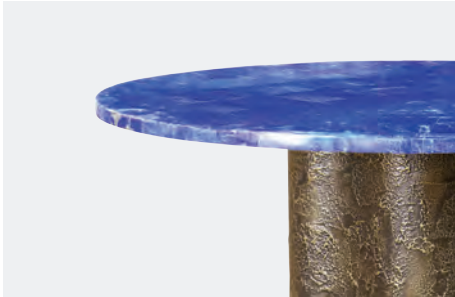

CHAPTER & VERSE

TSUGIME

Our Tsugime Table shown with a textured bronze base and lapis lazuli top.

42"D x 30"H