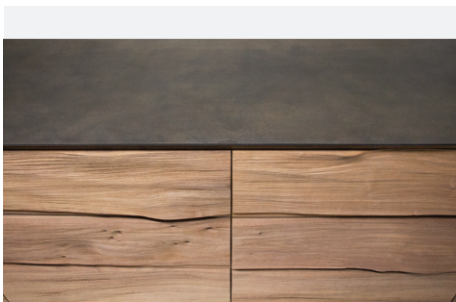

CHAPTER & VERSE

SPLIT DRESSER

Our Split Walnut Dresser, made from American black walnut and acid etched steel with a Japanese brown patina.

120"W x 21"D x 36"H