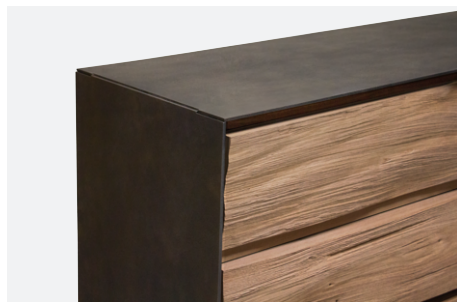

CHAPTER & VERSE

SPLIT DRESSER

Our Split Walnut Dresser, made from American black walnut and acid etched steel with a Japanese brown patina.

120"W x 21"D x 36"H